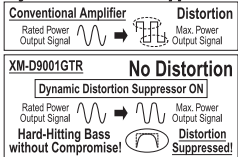

Dynamic Distortion Suppressor

High Level Sensing
Power On

Subsonic
Filter

40Hz Bass
Boost

Gold Plated 4Ga
Input Connector

Removable Connection
Panel