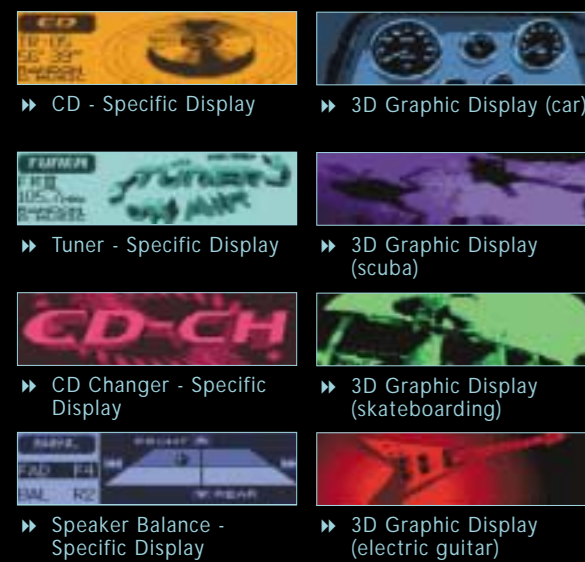

# 3DLH

Introducing Graphics as Animated as You Are!

Round-Shaped Wireless Remote Control

ANIMATED 3D GRAPHIC DISPLAY CD RECEIVER KD-LH2000

JVC's new 3DLH Series features a full-motion 3D graphics display with variable color backlight for easy operation and visual confirmation of status and operations completed.

Sophisticated, smooth motion like PC graphics and seamless integration into a car entertainment system

The KD-LH2000 is anything but ordinary. With an innovative flip down face that allows you to easily change CD's without distraction, and it's ultramodern look these receivers are off the charts. To add to it's appeal it has a palette of 1,728 colors for the background display. 12 custom colors are preset, but you are encouraged to mix colors to create a background all your own.

As you turn on the ELKAMELEON, the LCD display comes to life with brilliant colors, the rotary encoder pops out and the control panel slides out for easy access. When you insert or change discs, the control panel recedes into the unit and the LCD slides down to reveal the loading slot. While the power is off, the LCD unit is totally black and the control panel is concealed inside the unit, blending into the car's dashboard.

▶▶ cEQ Features five custom-made EQ presets for five types of music - ROCK, CLASSIC, POPS, HIPHOP, and JAZZ - which you can further touch up as you like. You can create one more EQ on your own by adjusting bass, treble and loudness settings. cEQ's source-specific EQ means you can 'link' an EQ to each individual source - ROCK to FM, for example.