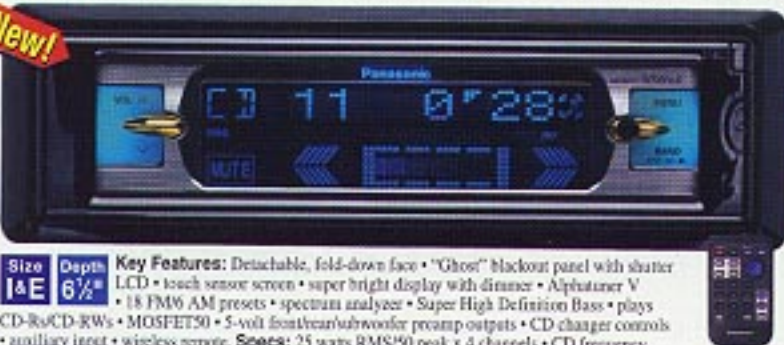

Panasonic CQ-DF802U The "Ghost" virtual control panel features touchscreen controls!

Size 1 1/2" **Depth** 6 3/4" **Key Features:** Detachable, fold-down face • "Ghost" blackout panel with shutter LCD • touch sensor screen • super bright display with dimmer • Alphanumer V • 18 FM/6 AM presets • spectrum analyzer • Super High Definition Bass • plays CD-Rs/CD-RWs • MOSFET50 • 5-volt front/rear/subwoofer preamp outputs • CD changer controls • auxiliary input • wireless remote. **Specs:** 25 watts RMS/50 peak x 4 channels • CD frequency response 20-20,000 Hz • CD signal-to-noise ratio 96 dB • FM sensitivity 11 dBf • 1-year warranty.

Panasonic MXE CQ-DFX302U • CQ-DF402U

The Day and Night faceplate on the MXE CQ-DFX302U will add a glow to your after-hours drive. And the bright blue display is easy to see, day or night. The punchy 22-watt RMS internal amplifier will have you singing along with your favorite songs. Just slip in a CD-R or CD-RW disc and put on a show! Or, if you want a little variety, let the station seek feature on the Alphanumer V find the music for you. Three sets of preamp outputs make it easy to add external amplifiers to your system.

Size 1 1/2" **Depth** 6 3/4" **Key Features:** Detachable, fold-down face • Day and Night faceplate • blue display • Alphanumer V • 18 FM/6 AM presets • seek tuning • loadless • plays CD-Rs/CD-RWs • front/rear/subwoofer preamp outputs • wireless remote • (CQ-DF402U adds CD changer controls • MOSFET45 power). **Specs:** 22 watts RMS/45 peak x 4 channels (23 watts RMS/45 peak for the CQ-DF402U) • CD frequency response 20-20,000 Hz • CD signal-to-noise ratio 96 dB • FM sensitivity 11 dBf • 2-year warranty (1 year for the CQ-DF402U).

#133DFX302 **$199⁹⁵**

For just $20 more, the CQ-DF402U (pictured) adds CD changer controls for hours of music and a powerful MOSFET45 built-in amp. One-year warranty.

#133DF402 **$219⁹⁵**

Panasonic CQ-DF602U • MXE CQ-DFX972U

It plays CD-Rs and CD-RWs, but you can also expand your entertainment options with the auxiliary input. You can plug in a portable MP3 or MiniDisc player, or even an XM Satellite Radio tuner (see page 5). For hours of non-stop music, connect an optional Panasonic CD changer. And if you crave more power and thump, add component amps and subwoofers to the three sets of preamp outputs. A wireless remote is included.

Size 1 1/2" **Depth** 6 3/4" **Key Features:** Detachable, fold-down face • 3DDM display • MOSFET50 • plays CD-Rs and CD-RWs • Super High Definition Bass • 2.5-volt front/rear/subwoofer preamp outputs • CD changer controls • auxiliary input • wireless remote • (MXE CQ-DFX972U has 3 sets of 5-volt preamp outputs • plays MP3 files on CD-R/CD-RW discs). **Specs:** 25 watts RMS/50 peak x 4 channels • CD frequency response 20-20,000 Hz • CD signal-to-noise ratio 96 dB • FM sensitivity 11 dBf • 1-year warranty (2 years on the MXE CQ-DFX972U).

#133DF602 **$329⁹⁵**

The MXE CQ-DFX972U (pictured) adds the ability to play MP3 discs and steps up to powerful 5-volt preamp outputs and a two-year warranty.

#133DFX972 **$449⁹⁵**