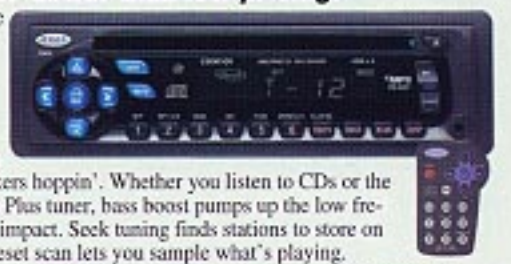

Jensen CD3010X *Lower than low pricing!*

Don't need a detachable face? You can save money and get more great features with the CD3010X. You'll step up to 14.5 watts RMS

— enough built-in high power to get your speakers hoppin'. Whether you listen to CDs or the station-grabbing Jensen Plus tuner, bass boost pumps up the low frequencies for maximum impact. Seek tuning finds stations to store on the 30 presets, while preset scan lets you sample what's playing.

You can boost your system's overall power by connecting a component amplifier (pages 24-26) to the preamp outputs. And the front-panel auxiliary input lets you add a portable tape, MD, or MP3 player, or even a "plug-and-play" satellite radio tuner (see page 5). A wireless remote is included.

Size I, J & E **Depth** 6 3/4" **Key Features:** Jensen Plus tuner • 18 FM/12 AM presets • seek tuning • preset and station scan • travel presets • mute button • rear preamp outputs • front-panel auxiliary input • bass boost • 24-track CD programming • wireless remote. **Specs:** 14.5 watts RMS/45 peak x 4 channels • CD frequency response 20-20,000 Hz • CD signal-to-noise ratio 86 dB • FM sensitivity 12 dBf • 1-year warranty.

#110CD3010X **$79⁹⁵**