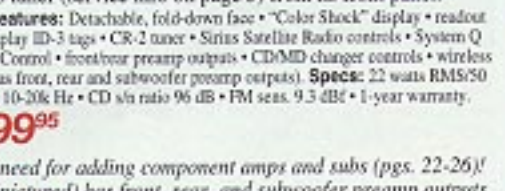

All Kenwood eXcelon components feature a generous two-year warranty.

DIGITAL MUSIC PLAYER

Kenwood eXcelon KHD-CX910 *Music Keg system*

There's never been an easier way to bring your entire music collection with you in your car — even your Internet music files! The KHD-CX910 Music Keg is a state-of-the-art Digital Music Player, powered by PhatNoise™, with a 10-gigabyte memory cartridge that stores up to 2500 MP3, WAV, or Windows Media (WMA) files. Connect it to any 1999 or later Kenwood changer-controlling receiver that reads CD Text for skip-free digital playback.

How does it work? First, you organize the music files on your PC using the powerful music management software. Then you insert the data storage cartridge into its desktop cradle, and download the files onto it through your computer's USB port (it's much faster than downloading files from the Internet). Pop the loaded cartridge into the Music Keg, and you're ready to rock for days!

Key Features: Plays MP3, WAV, and Windows Media (WMA) files • Music Management CD-ROM included • 10-gigabyte data storage cartridge • desktop cradle • connects to any 1999 or later Kenwood changer-controlling receiver with CD Text capability • minimum system requirements: Pentium II with 200 MHz processor or higher, 64 MB RAM, and Windows 98, ME, 2000, or XP operating systems — does not support Mac OS. **Dimensions:** 8 1/2" W x 2 3/4" H x 8 1/2" D.

#113KHDCX91 **$749⁹⁵**